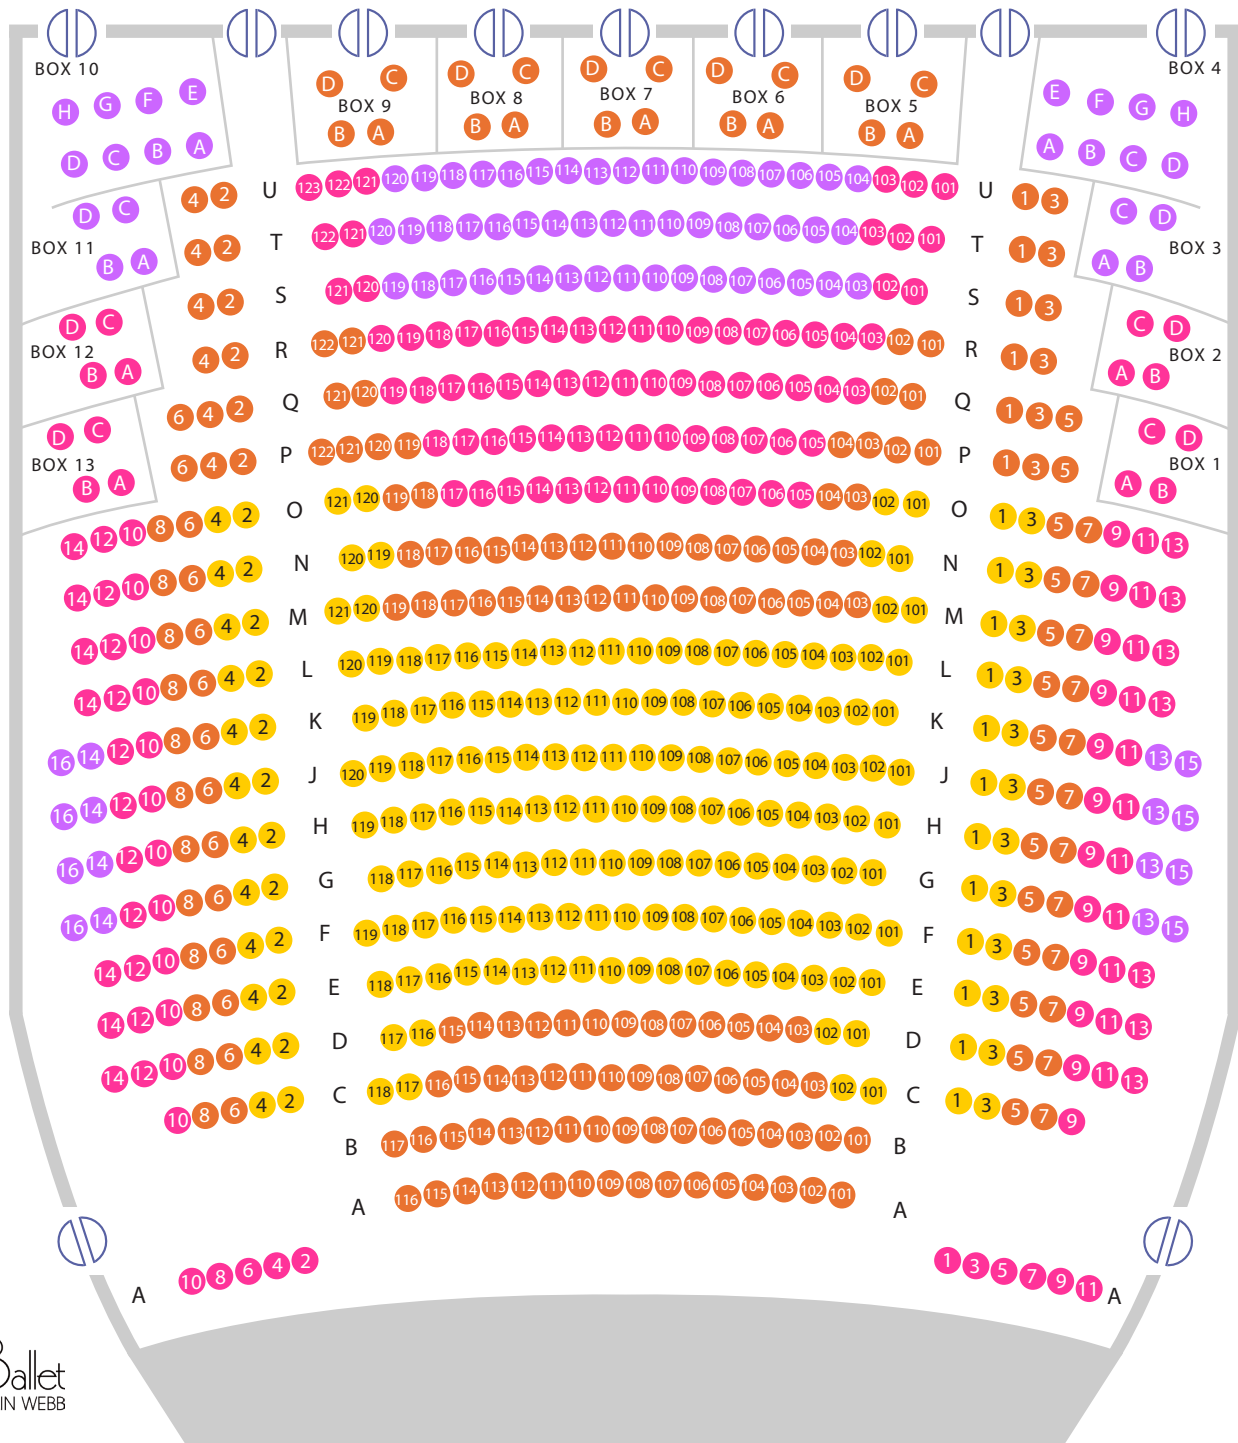

SARASOTA OPERA HOUSE

Seating Map

Orchestra Level

KEY

- P - Pricing
- A - Pricing
- B - Pricing
- C - Pricing

SARASOTA OPERA HOUSE

Seating Map

Balcony Level

KEY	
● P - Pricing	
● A - Pricing	
● B - Pricing	● E - Pricing
● C - Pricing	● F - Pricing
● D - Pricing	● G - Pricing